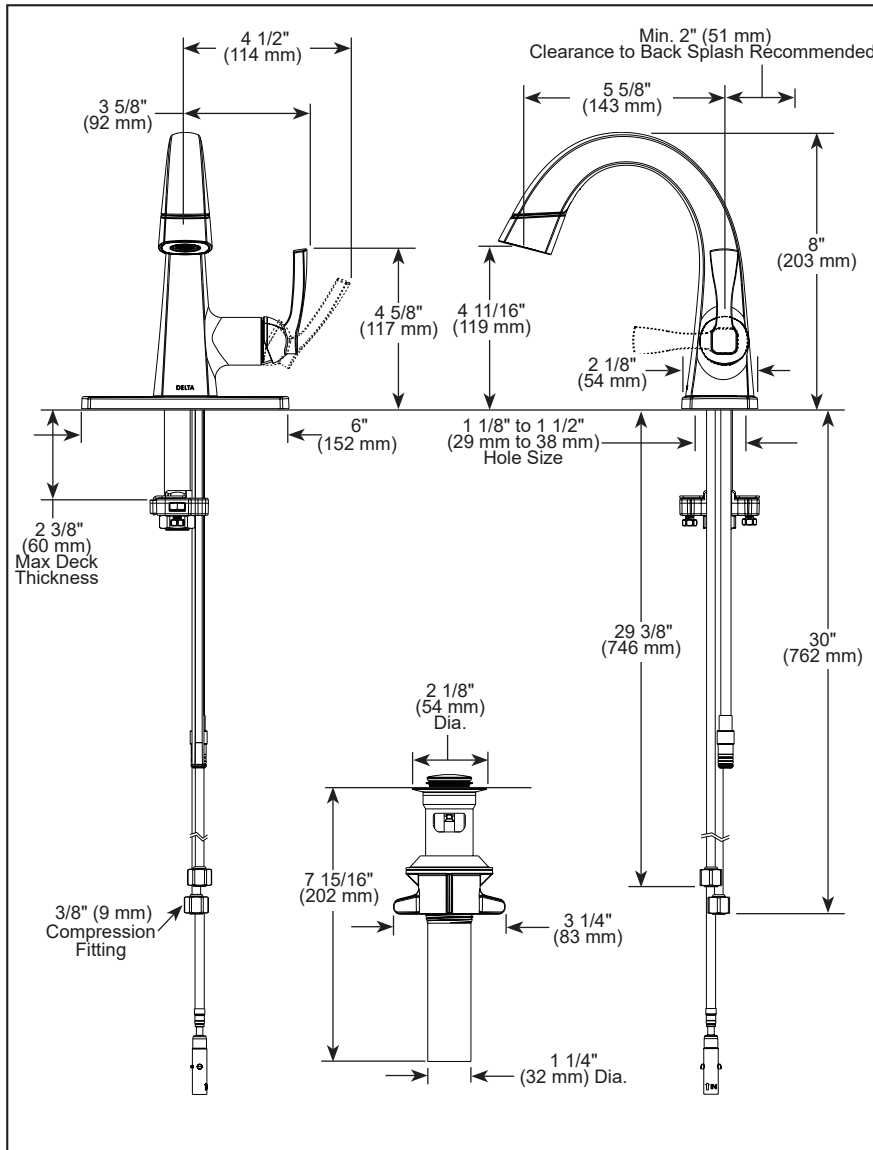

see what Delta can do™

BATHROOM FAUCET

- Stryke™ Bath Collection
- Single Handle Pull-Down Deck Mount

FEATURES:

- MagnaTite® Docking
- DIAMOND Seal® Technology
- Lumicoat™ Finish (-PR models only)
- Lumicoat™ Finishes easily wipe clean without cleaners and chemicals on the products most commonly touched areas

STANDARD SPECIFICATIONS:

- Max. flow rate 1.2 gpm @ 60 psi, 4.5 L/min @ 414 kPa
- One or three hole mount (escutcheon RP100360 ▲ optional, included)
- Diamond coated ceramic cartridge
- 1/4" O.D. straight, staggered PEX supply tubes
- Models have metal drain with pop-up type fitting with plated flange and stopper
- Optional red/blue indicator ring provided with models
- Not applicable for pedestal sink
- The hose can be pulled out for 20" maximum length

COMPLIES WITH:

- ASME A112.18.1/ CSA B125.1
- ASME A112.18.2/ CSA B125.2
- Indicates compliance to ICC/ANSI A117.1 - Valve control only
- EPA WaterSense®

▲ Designate Proper Finish Suffix

Delta reserves the right (1) to make changes in specifications and materials, and (2) to change or discontinue models, both without notice or obligation. Dimensions are for reference only. See current full-line price book or www.deltafaucet.com for finish options and product availability.

DSP-L-577-PD-DST Rev. B

Delta Faucet Company

55 E. 111th Street, Indianapolis, IN 46280
350 South Edgeware Road, St. Thomas, ON N5P 4L1
© 2023 Delta Faucet Company